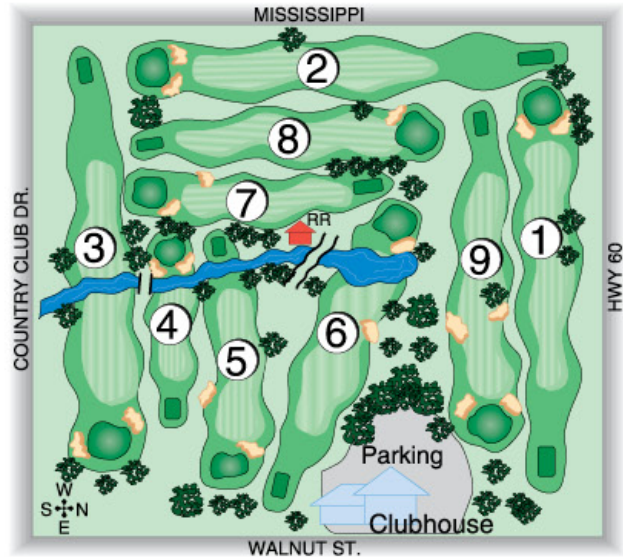

Nowata Country Club

517 W. Delaware P.O. Box 507
 Nowata, Oklahoma 74048 Phone (918) 273-0928

Nowata Country Club Welcomes You!

HOLE	1	2	3	4	5	6	7	8	9	OUT
WHITE	367	363	387	113	183	274	166	288	318	2459
BLUE	377	373	397	156	218	284	204	298	328	2635
PAR	4	4	4	3	3	4	3	4	4	33
HANDICAP	5	7	3	18	9	12	10	17	14	
RED	277	280	292	113	183	274	166	288	302	2175
YELLOW	277	280	292	156	218	284	204	298	318	2327
LADIES PAR	4	4	4	3	3	4	3	4	4	33
HANDICAP	9	7	5	18	3	12	10	17	14	

DATE: _____ SCORER: _____ ATTEST: _____

Nowata Country Club

Golf Etiquette And Local Rules Of Play

1. Players searching for a lost ball shall allow players following them to pass. Do not continue play until players in front are out of range.
2. Any match which fails to keep its place on the course, and loses one clear hole on the players in front, shall allow the match following to pass.
3. Replace all turf, cut or displaced. Repair all ball marks and other damage to the putting greens.
4. Do not lay bags on, or pull carts across, any putting green. Take care when removing the flagstick, and replace properly before leaving the putting green.
5. Players shall leave the putting green immediately after completing the hole.
6. In the interest of all, players should play without delay.
7. Free drop off any putting surface other than hole being played. PUTTERS ONLY shall be used on any putting surface.
8. Each player must have his own bag and clubs.
9. Cart remains on cart path. 90 degree rule in effect.
10. Golfers leaving #9 green have priority on #1 tee.
11. No starting anywhere besides #1 tee without permission of pro shop.
12. For all cases not herein covered, consult your U.S.G.A. Rule book.